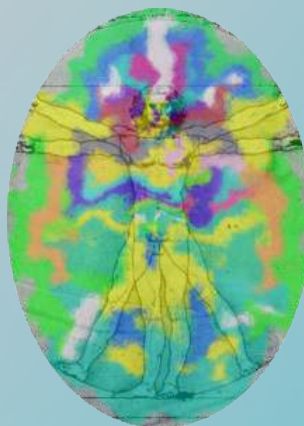

BIOPULSAR REFLEXOGRAPH SCAN