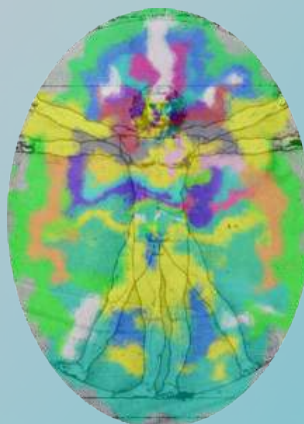

What happens when you take an Aura Picture?

Your hand is placed on a sensor device that measures the vibrations of energy emitted from the different reflex zones of your hand. This information is transferred from the sensor electrodes and displays the colours of your aura that are currently around your body. By seeing your biofield we can analyze your energy in a variety of ways, seeing the whole picture - mind, body and spirit connection.

Your Aura Your Aura

Your Aura is a mirror image of you. It shows energies of your physical and psychological condition. Each organ resonates and emits a vibrational pulse which is part of our energy field. Biopulsar's Advanced Technology translates the energy read from each reflex point into the colour language of our body allowing us to see our full body electromagnetic field (AURA)

Aura Reading Reading

Each colour in your aura relates to how you use your energy.

AURA & CHAKRA ANALYSIS

Colour is pure energy. Each colour of the rainbow has a different frequency and power which reaches through light rays. Light stimulates our body's endocrine system, which is connected to our energy center (chakras). Our body absorbs light energy for nourishment on a daily basis. We can absorb energy from different coloured foods, herbs, vitamins, Aromatherapy, essence, sound, minerals, clothing and Colour Baths®

Aura Pictures Pictures

The overall colours of your energy field indicate how you are operating on a holistic level. Instantly see where energy blockages exist.

BIOPULSAR REFLEXOGRAPH SCAN

Colour Energy offers a complete range of professional colour tools.